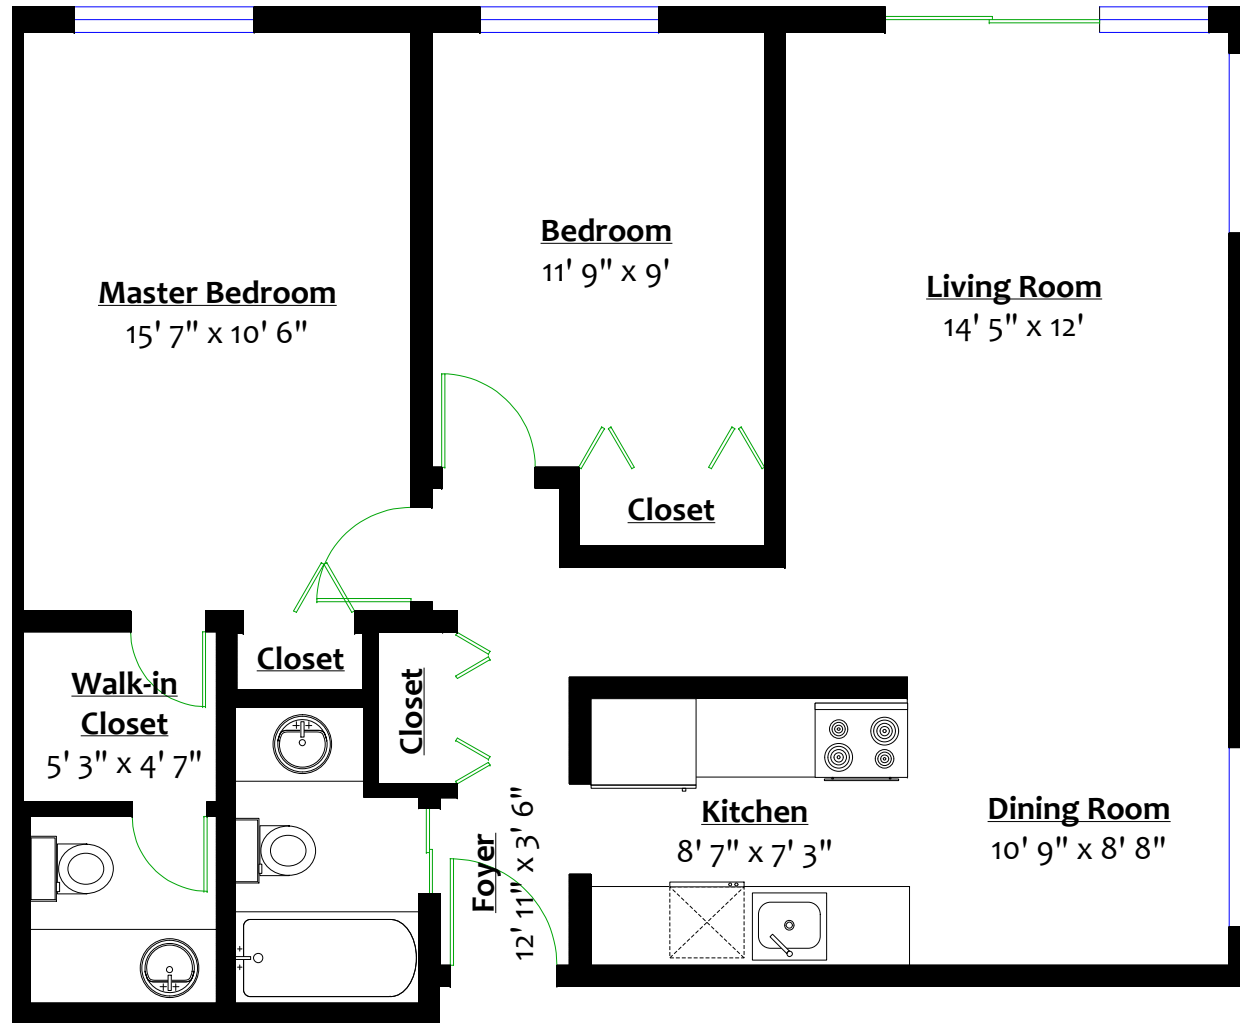

#112 – 1045 Howie Avenue,
Coquitlam, B.C.

Totals**

Main Level: 897 sq. ft.

www.darlenelenfesty.com
Darlene Lenfesty
604.619.8119
darlenelenfesty@remax.net
RE/MAX

MAIN LEVEL

Floor Area: 897 Sq. Ft.

Booked on
the Pixelink App™

** Approx. based on interior measurements to exterior walls
** Total square footage not taken from original blueprints